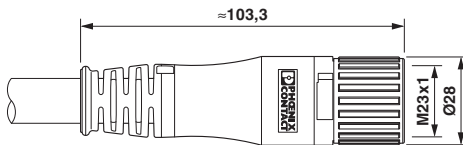

Cable specifications

Type of cable	Ölflex Control TM
Shielded	yes
Cable structure	4G4
Cable structure (AWG)	Ölflex Control TM CY 4G4
External cable diameter	12.3 mm
Outer sheath, material	PVC
Material wire insulation	PVC
External sheath, color	gray RAL 7001
Nominal voltage, cable	600 V
Test voltage	2 kV
Rated current	34 A
Ambient temperature for fixed installation	-40 °C ... 90 °C

EAC

Cable plug in molded plastic - K-3E - OE/010-A00/M23 F8 - 1624772

Approvals

Drawings

Schematic diagram

Do not use pin 1 and 6

Schematic diagram

Do not use pin 1 and 6

Dimensional drawing

Circuit diagram

Contact assignment of M23 plugs/sockets

Dimensional drawing