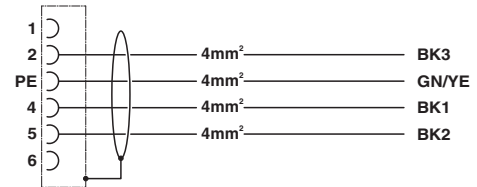

Circuit diagram

Contact assignment of M23 plugs/sockets