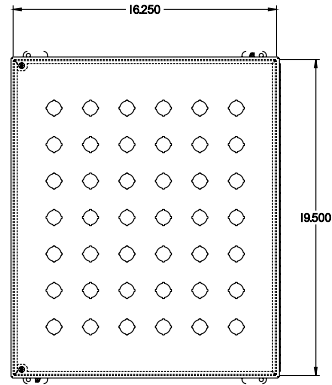

 **PART No. 1489MP42**
for more information visit
www.hammfg.com
Data subject to change without notice
Isometric drawing Not to Scale

TOP VIEW

ISOMETRIC VIEW

INNER PANEL

BACK VIEW

LEFT SIDE VIEW

FRONT VIEW

RIGHT SIDE VIEW

BOTTOM VIEW