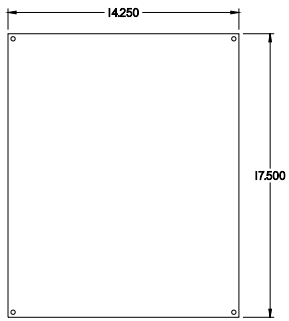

 **PART No. 1489MP42**
for more information visit
www.hammfg.com
Data subject to change without notice
Isometric drawing Not to Scale

TOP VIEW

ISOMETRIC VIEW

INNER PANEL

BACK VIEW

LEFT SIDE VIEW

FRONT VIEW

RIGHT SIDE VIEW

BOTTOM VIEW