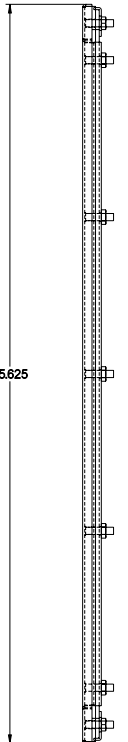

PART No. 1481WN42315

for more information visit
www.hammfg.com

Data subject to change without notice

TOP VIEW

REAR VIEW

FRONT VIEW

ISOMETRIC VIEW

SIDE VIEW