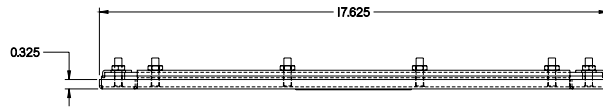

PART No. 1481WN42315

for more information visit
www.hammfg.com

Data subject to change without notice

TOP VIEW

REAR VIEW

FRONT VIEW

ISOMETRIC VIEW

SIDE VIEW