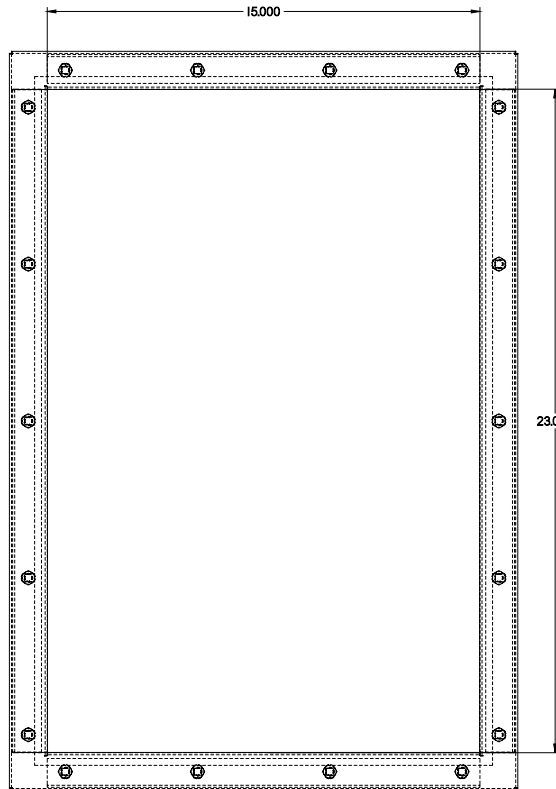

PART No. 1481WN42315

for more information visit
www.hammfg.com

Data subject to change without notice

TOP VIEW

REAR VIEW

FRONT VIEW

ISOMETRIC VIEW

SIDE VIEW