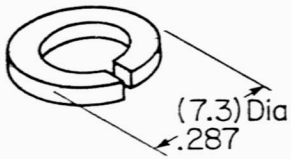

Washers and Screws - Standard Switches

AT081A Star Washer
S300

AT081B Star Washer
S500, SW35

AT081C Split Ring Washer
S800, SW38

AT082A Terminal Screw
S30, S40, S300

AT082B Terminal Screw
S400, S500, SW35

AT082C Terminal Screw
S800, SW38

AT081D Split Ring Washer
S400 (Screw),
S700 (Mounting)

AT082D Terminal Screw
S700

AT083C Mounting Screw
SW35, SW38

AT083D Mounting Screw
S700

AT081E Star Washer
S200, SB21, SB265

AT084D Split Ring Washer
S700