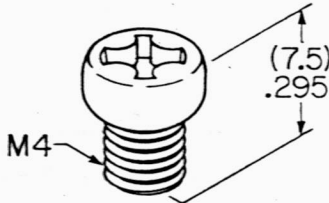

Washers and Screws - Standard Switches

AT081A Star Washer
S300

AT081B Star Washer
S500, SW35

AT081C Split Ring Washer
S800, SW38

AT082A Terminal Screw
S30, S40, S300

AT082B Terminal Screw
S400, S500, SW35

AT082C Terminal Screw
S800, SW38

AT081D Split Ring Washer
S400 (Screw),
S700 (Mounting)

AT082D Terminal Screw
S700

AT083C Mounting Screw
SW35, SW38

AT083D Mounting Screw
S700

AT081E Star Washer
S200, SB21, SB265

AT084D Split Ring Washer
S700