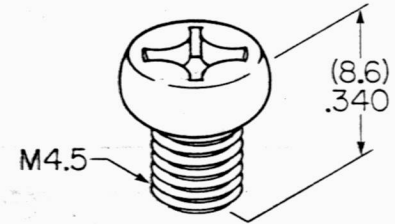

Washers and Screws - Standard Switches

AT081A Star Washer
S300

AT081B Star Washer
S500, SW35

AT081C Split Ring Washer
S800, SW38

AT082A Terminal Screw
S30, S40, S300

AT082B Terminal Screw
S400, S500, SW35

AT082C Terminal Screw
S800, SW38

AT081D Split Ring Washer
S400 (Screw),
S700 (Mounting)

AT082D Terminal Screw
S700

AT083C Mounting Screw
SW35, SW38

AT083D Mounting Screw
S700

AT081E Star Washer
S200, SB21, SB265

AT084D Split Ring Washer
S700