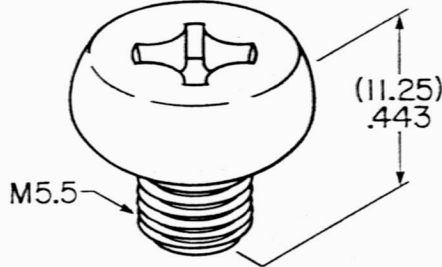

Washers and Screws - Standard Switches

AT081A Star Washer
S300

AT081B Star Washer
S500, SW35

AT081C Split Ring Washer
S800, SW38

AT082A Terminal Screw
S30, S40, S300

AT082B Terminal Screw
S400, S500, SW35

AT082C Terminal Screw
S800, SW38

AT081D Split Ring Washer
S400 (Screw),
S700 (Mounting)

AT082D Terminal Screw
S700

AT083C Mounting Screw
SW35, SW38

AT083D Mounting Screw
S700

AT081E Star Washer
S200, SB21, SB265

AT084D Split Ring Washer
S700