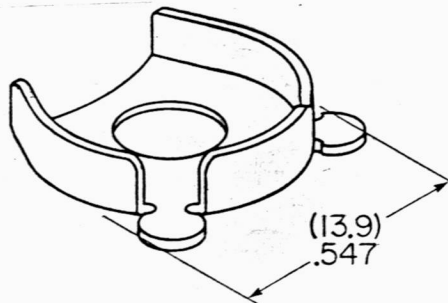

Washers and Screws - Standard Switches

AT081A Star Washer
S300

AT081B Star Washer
S500, SW35

AT081C Split Ring Washer
S800, SW38

AT082A Terminal Screw
S30, S40, S300

AT082B Terminal Screw
S400, S500, SW35

AT082C Terminal Screw
S800, SW38

AT081D Split Ring Washer
S400 (Screw),
S700 (Mounting)

AT082D Terminal Screw
S700

AT083C Mounting Screw
SW35, SW38

AT083D Mounting Screw
S700

AT081E Star Washer
S200, SB21, SB265

AT084D Split Ring Washer
S700

AT085D Cap Washer
S700

AT082E Terminal Screw
S200, SB21, SB265