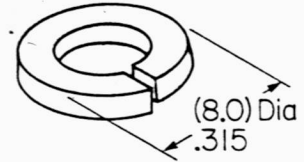

Washers and Screws - Standard Switches

AT081A Star Washer
S300

AT081B Star Washer
S500, SW35

AT081C Split Ring Washer
S800, SW38

AT082A Terminal Screw
S30, S40, S300

AT082B Terminal Screw
S400, S500, SW35

AT082C Terminal Screw
S800, SW38

AT081D Split Ring Washer
S400 (Screw),
S700 (Mounting)

AT082D Terminal Screw
S700

AT083C Mounting Screw
SW35, SW38

AT083D Mounting Screw
S700

AT081E Star Washer
S200, SB21, SB265

AT084D Split Ring Washer
S700