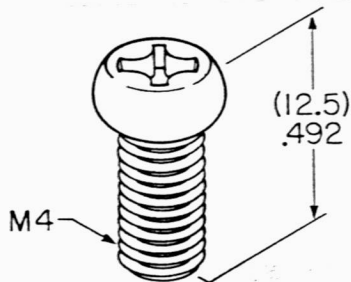

Washers and Screws - Standard Switches

AT081A Star Washer
S300

AT081B Star Washer
S500, SW35

AT081C Split Ring Washer
S800, SW38

AT082A Terminal Screw
S30, S40, S300

AT082B Terminal Screw
S400, S500, SW35

AT082C Terminal Screw
S800, SW38

AT081D Split Ring Washer
S400 (Screw),
S700 (Mounting)

AT082D Terminal Screw
S700

AT083C Mounting Screw
SW35, SW38

AT083D Mounting Screw
S700

AT081E Star Washer
S200, SB21, SB265

AT084D Split Ring Washer
S700