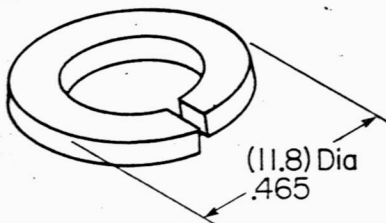

Washers and Screws - Standard Switches

AT081A Star Washer
S300

AT081B Star Washer
S500, SW35

AT081C Split Ring Washer
S800, SW38

AT082A Terminal Screw
S30, S40, S300

AT082B Terminal Screw
S400, S500, SW35

AT082C Terminal Screw
S800, SW38

AT081D Split Ring Washer
S400 (Screw),
S700 (Mounting)

AT082D Terminal Screw
S700

AT083C Mounting Screw
SW35, SW38

AT083D Mounting Screw
S700

AT081E Star Washer
S200, SB21, SB265

AT084D Split Ring Washer
S700

AT085D Cap Washer
S700

AT082E Terminal Screw
S200, SB21, SB265