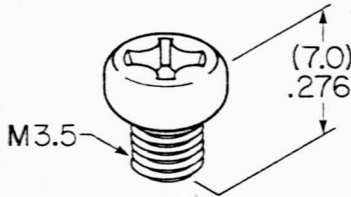

Washers and Screws - Standard Switches

AT081A Star Washer
S300

AT081B Star Washer
S500, SW35

AT081C Split Ring Washer
S800, SW38

AT082A Terminal Screw
S30, S40, S300

AT082B Terminal Screw
S400, S500, SW35

AT082C Terminal Screw
S800, SW38

AT081D Split Ring Washer
S400 (Screw),
S700 (Mounting)

AT082D Terminal Screw
S700

AT083C Mounting Screw
SW35, SW38

AT083D Mounting Screw
S700

AT081E Star Washer
S200, SB21, SB265

AT084D Split Ring Washer
S700