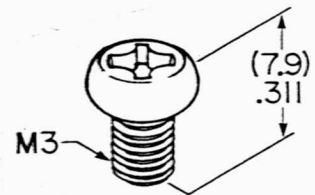

Washers and Screws - Standard Switches

AT081A Star Washer
S300

AT081B Star Washer
S500, SW35

AT081C Split Ring Washer
S800, SW38

AT082A Terminal Screw
S30, S40, S300

AT082B Terminal Screw
S400, S500, SW35

AT082C Terminal Screw
S800, SW38

AT081D Split Ring Washer
S400 (Screw),
S700 (Mounting)

AT082D Terminal Screw
S700

AT083C Mounting Screw
SW35, SW38

AT083D Mounting Screw
S700

AT081E Star Washer
S200, SB21, SB265

AT084D Split Ring Washer
S700