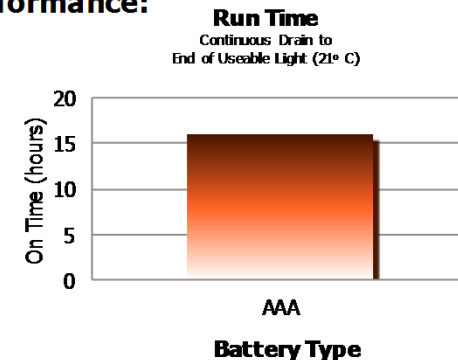

Performance:

Tested according to ANSI/NEMA FL 1 Standards.

Important Notice

This datasheet contains information specific to products manufactured at the time of its publication. Contents herein do not constitute a warranty ©Energizer / All Rights Reserved