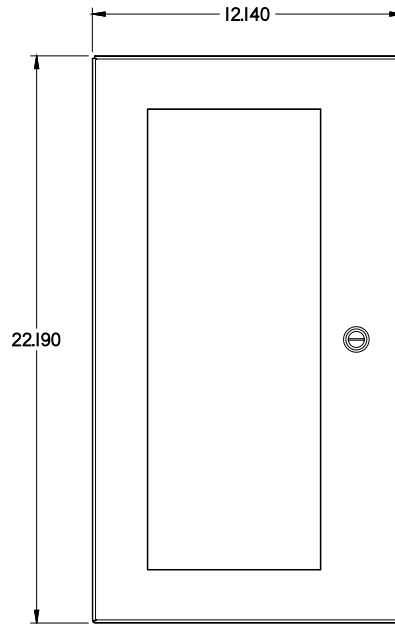

PART No. 1481WDH2416

for more information visit
www.hammfg.com

Data subject to change without notice

TOP VIEW

ISOMETRIC VIEW

BACK VIEW

LEFT SIDE VIEW

FRONT VIEW

RIGHT SIDE VIEW

BOTTOM VIEW