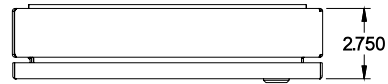

PART No. 1481WDH2416

for more information visit
www.hammfg.com

Data subject to change without notice

TOP VIEW

ISOMETRIC VIEW

BACK VIEW

LEFT SIDE VIEW

FRONT VIEW

RIGHT SIDE VIEW

BOTTOM VIEW